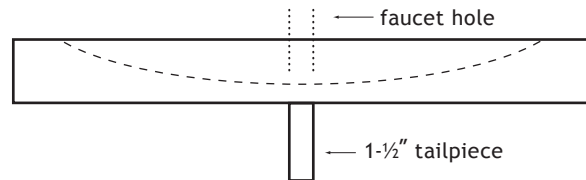

Colors

Natural White, Sandstone, Natural Gray, Graphite, Carbon.

All available with a coffee stain to impart a beautiful, rich brown patina. Coffee stain is achieved with actual locally roasted coffee.

The Urban Loft series is cast with no overflow, utilizing a slot drain that requires no strainer. Decorative strainers can be custom fabricated. An inch and a half tailpiece is cast into the sink. Plumbers simply connect the tailpiece to the waste line with a p-trap.

Custom sizes, colors, multiple bowls, overflows*, and the like are available upon request.

*Overflow requires replacing the slot drain with a standard drain.

Front view

Side view