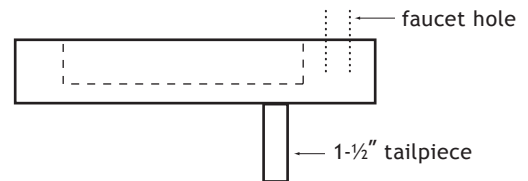

Pearl

The Pearl has an elegant low profile arc with a slot drain running front to back.

URBAN LOFT

INTEGRAL SINKS

Vanity Dimensions

36" x 22-1/4"

Standard apron (front & sides) 4".

Optional 8" or 12" apron.

Bowl

30" x 15" x 2-3/4"

Right-hand shown, available right or left. R or L faucet hole set to rear corner unless otherwise requested. Specify no faucet hole for wall mount faucet.

Colors

Natural White, Sandstone, Natural Gray, Graphite, Carbon.

All available with a coffee stain to impart a beautiful, rich brown patina. Coffee stain is achieved with actual locally roasted coffee.

The Urban Loft series is cast with no overflow, utilizing a slot drain that requires no strainer. Decorative strainers can be custom fabricated. An inch and a half tailpiece is cast into the sink. Plumbers simply connect the tailpiece to the waste line with a p-trap.

Custom sizes, colors, multiple bowls, overflows*, and the like are available upon request.

*Overflow requires replacing the slot drain with a standard drain.

Front view

Side view

Top view